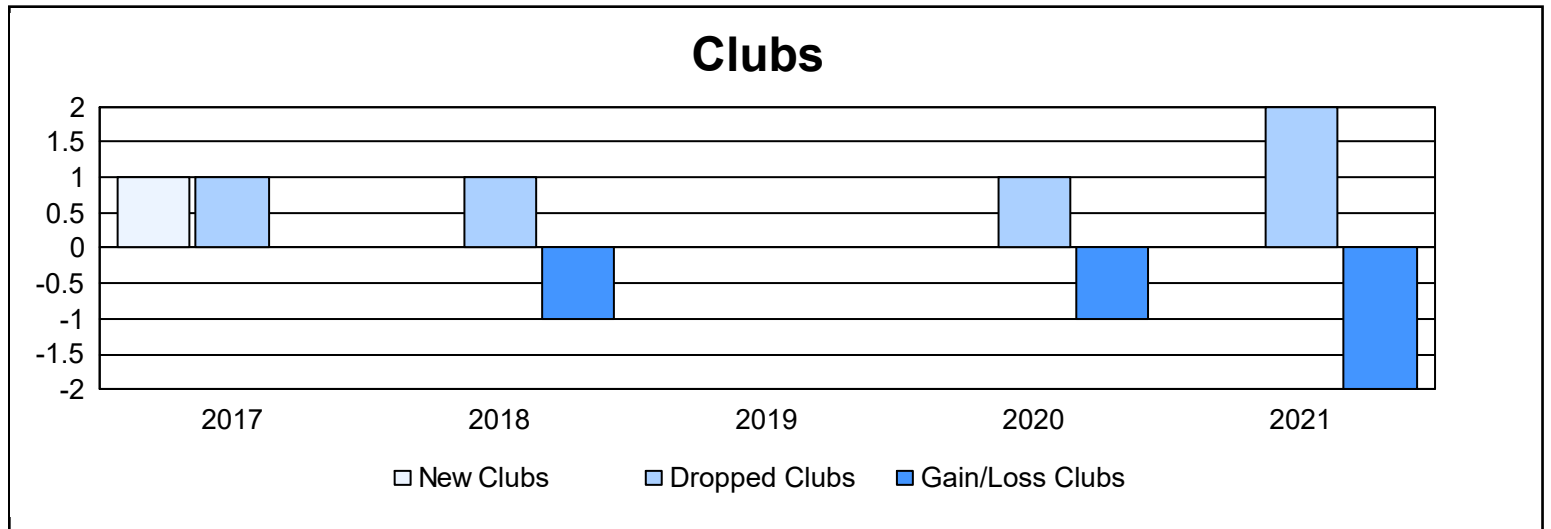

Year	New Clubs	Dropped Clubs	Gain/ Loss Clubs	New Members	Charter Members	Reinstate Members	Transfer Members	Total Member Added	Total Members Dropped	Gain/ Loss Members
2016-2017	1	1	0	158	38	7	1	204	178	26
2017-2018	0	1	-1	123	0	6	2	131	212	-81
2018-2019	0	0	0	65	0	4	16	85	156	-71
2019-2020	0	1	-1	74	0	1	3	78	131	-53
2020-2021	0	2	-2	62	0	6	13	81	155	-74
<b>Average</b>	<b>0</b>	<b>1</b>	<b>-1</b>	<b>96</b>	<b>8</b>	<b>5</b>	<b>7</b>	<b>116</b>	<b>166</b>	<b>-51</b>

### Membership Composition June 2021 Cumulative