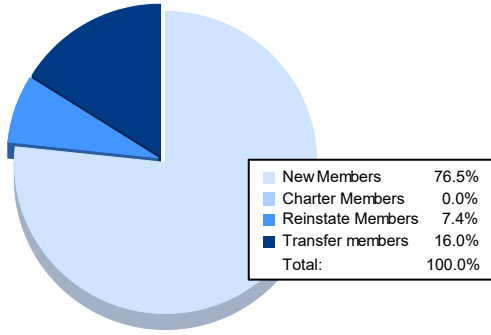

Year	New Clubs	Dropped Clubs	Gain/ Loss Clubs	New Members	Charter Members	Reinstate Members	Transfer Members	Total Member Added	Total Members Dropped	Gain/ Loss Members
2016-2017	1	1	0	158	38	7	1	204	178	26
2017-2018	0	1	-1	123	0	6	2	131	212	-81
2018-2019	0	0	0	65	0	4	16	85	156	-71
2019-2020	0	1	-1	74	0	1	3	78	131	-53
2020-2021	0	2	-2	62	0	6	13	81	155	-74
<b>Average</b>	<b>0</b>	<b>1</b>	<b>-1</b>	<b>96</b>	<b>8</b>	<b>5</b>	<b>7</b>	<b>116</b>	<b>166</b>	<b>-51</b>

### Membership Composition June 2021 Cumulative