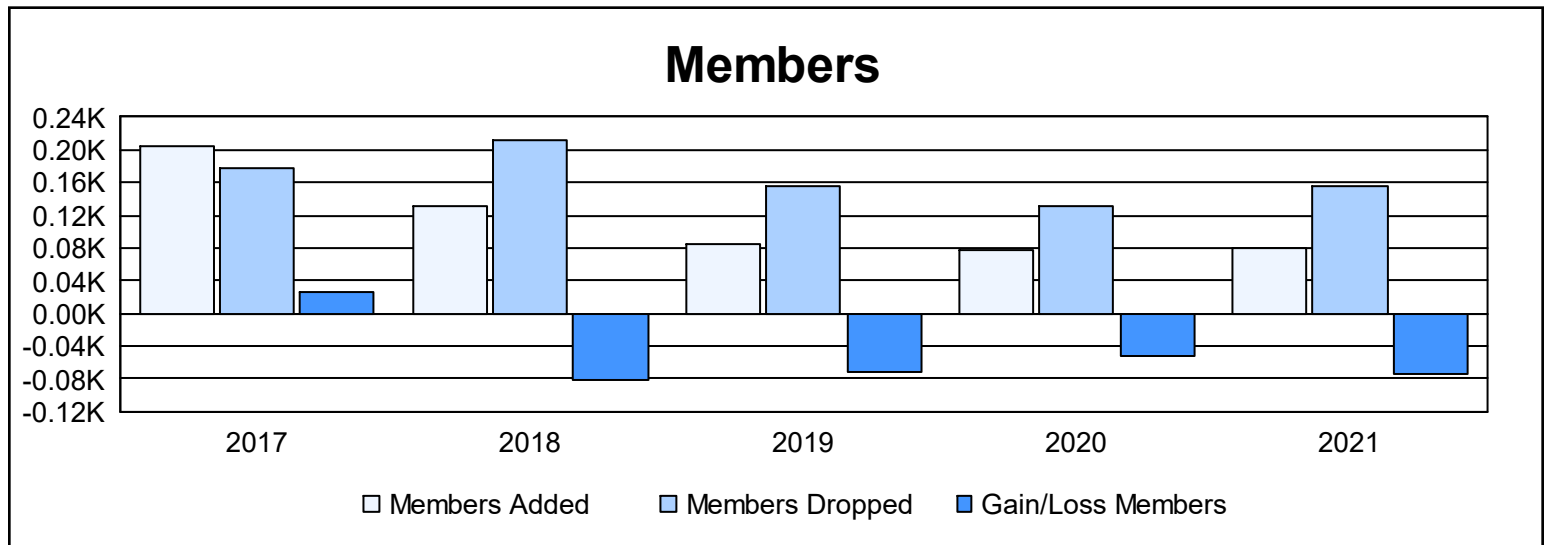

Year	New Clubs	Dropped Clubs	Gain/ Loss Clubs	New Members	Charter Members	Reinstate Members	Transfer Members	Total Member Added	Total Members Dropped	Gain/ Loss Members
2016-2017	1	1	0	158	38	7	1	204	178	26
2017-2018	0	1	-1	123	0	6	2	131	212	-81
2018-2019	0	0	0	65	0	4	16	85	156	-71
2019-2020	0	1	-1	74	0	1	3	78	131	-53
2020-2021	0	2	-2	62	0	6	13	81	155	-74
<b>Average</b>	<b>0</b>	<b>1</b>	<b>-1</b>	<b>96</b>	<b>8</b>	<b>5</b>	<b>7</b>	<b>116</b>	<b>166</b>	<b>-51</b>

### Membership Composition June 2021 Cumulative